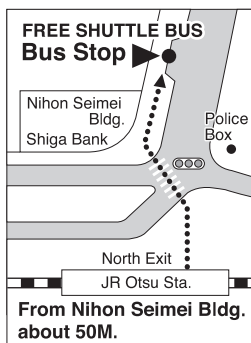

JR Otsu Sta. ↔ Lake Biwa Otsu Prince Hotel (Non stop)

FREE SHUTTLE BUS INFORMATION

Weekdays				Saturdays · Holidays			
from Lake Biwa Otsu Prince Hotel		from JR Otsu Sta.		from Lake Biwa Otsu Prince Hotel		from JR Otsu Sta.	
8	15	45	30	8	15	45	30
9	15	45	00 30	9	15	45	00 30
10	15	45	00 30	10	15	45	00 30
11	15	45	00 30	11	15	45	00 30
12	15	45	00 30	12	15	45	00 30
13	15	45	00 30	13	15	45	00 30
14	15	45	00 30	14	15	45	00 30
15	15	45	00 30	15	15	45	00 30
16	15	45	00 30	16	15	45	00 30
17	15	45	00 30	17	15	45	00 30
18	15	45	00 30	18	15	45	00 30
19	15	45	00 30	19	15	45	00 30
20	15	45	00 30	20	15	45	00 30
21	15		00	21	15		00

- Year-end and New Year holidays will be the Saturday and Holidays Schedule.

- Seats might be full.

Please check a video on our website for showing how to get to the hotel from JR Kyoto Station.

Lake Biwa Otsu Prince Hotel
TEL:077-521-1111