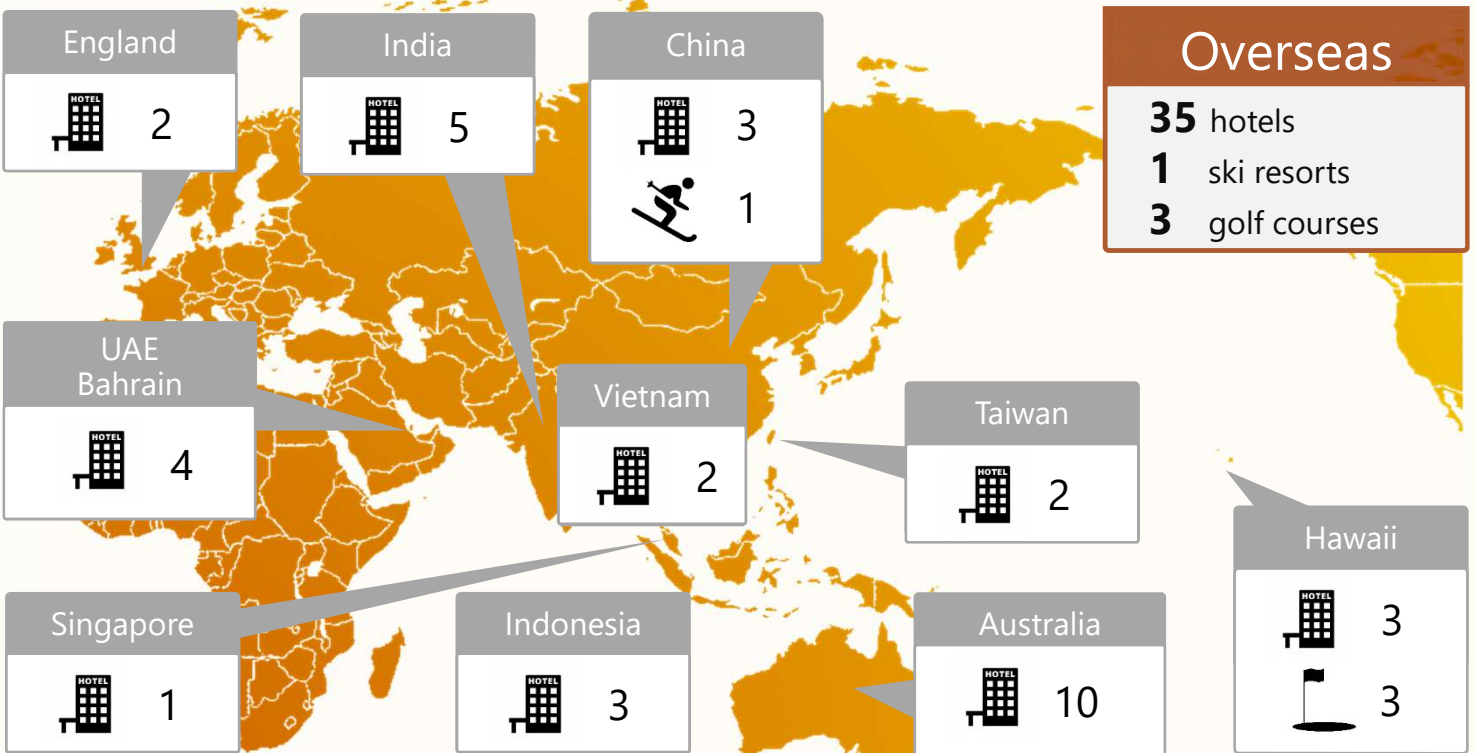

●Hotel brands under the Prince Hotels

Prince Hotels operates nine brands in total, with four brands ("The Prince", "Grand Prince Hotel", "Prince Hotel" and "Prince Smart Inn") operated in Japan and five brands ("The Prince Akatoki", "Policy", "Park Regis", "Leisure Inn" and "Leisure Inn Plus") operated outside Japan by its subsidiary StayWell Holdings Pty Ltd ("StayWell"). Prince Hotels primarily operates properties in the Tokyo metropolitan area but also operates properties in other major cities and resorts around Japan (such as Kyoto, Hiroshima, Karuizawa, Nagoya and Hakone) and major cities in countries around the world (including cities in Asia, the Middle East, Oceania, America, and Europe). The membership resort hotel business "Prince Vacation Club" operates three properties in Karuizawa and Izu-Nagaoka.

7,568 employees

4,721 Male (Approx. 62%)
2,847 Female (Approx. 38%)

*Current as of March 31, 2021

StayWell

283 employees

*Current as of December 31, 2020

Facilities in Japan

The Prince Kyoto Takaragaike

Karuzawa Prince Hotel

Shin Frano Prince Hotel

Grand Prince Hotel Hiroshima

Tokyo Prince Hotel

Nagoya Prince Hotel Sky Tower

The Prince Hakone Lake Ashinoko

Japan

- 49 hotels
- 9 ski resorts
- 28 golf courses

Overseas facilities

The Prince Akatoki London

Park Regis Kris Kin Hotel

Park Regis Singapore

Prince Waikiki